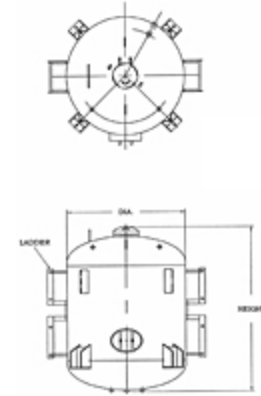

### Item # SP-5, Sand Pots (5 tons & 10 tons)

1. Built in accordance with ASME section VIII, Div.1 stamped.

### Specifications

<b>Capacity</b>	5 ton
<b>Diameter</b>	60 in
<b>Overall Height</b>	84 in
<b>Pressure Rating</b>	132 psi 150 psi
<b>Inlet Size</b>	12 in
<b>Outlet Size</b>	2 in
<b>Misc. Couplings</b>	3/4" - 2"