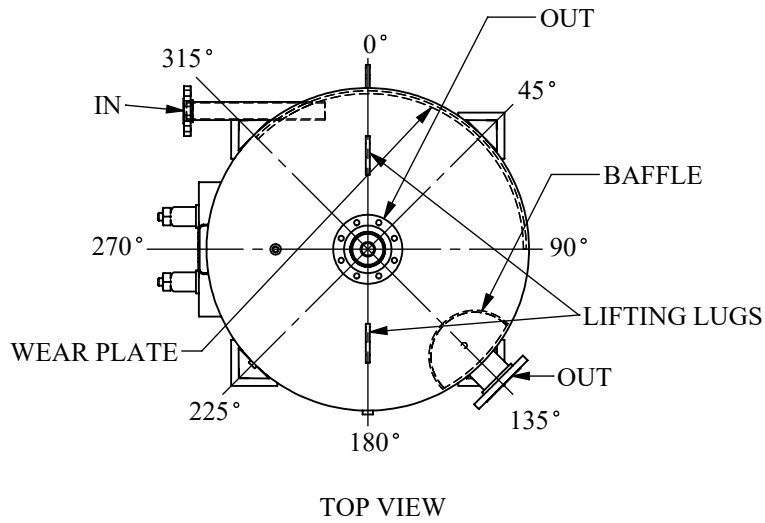

BOILER BLOWDOWN TANK

TANK OPTIONS		OPENINGS					PAINT OPTIONS	
		QTY.	SIZE	150# FLANGES	COUPLINGS	LOCATION		
	100 PSI						(SP-7) EXTERIOR BRUSH BLAST & SHOP PRIMED	
	125 PSI							
	OTHER							
	CAPACITY (GAL.)							