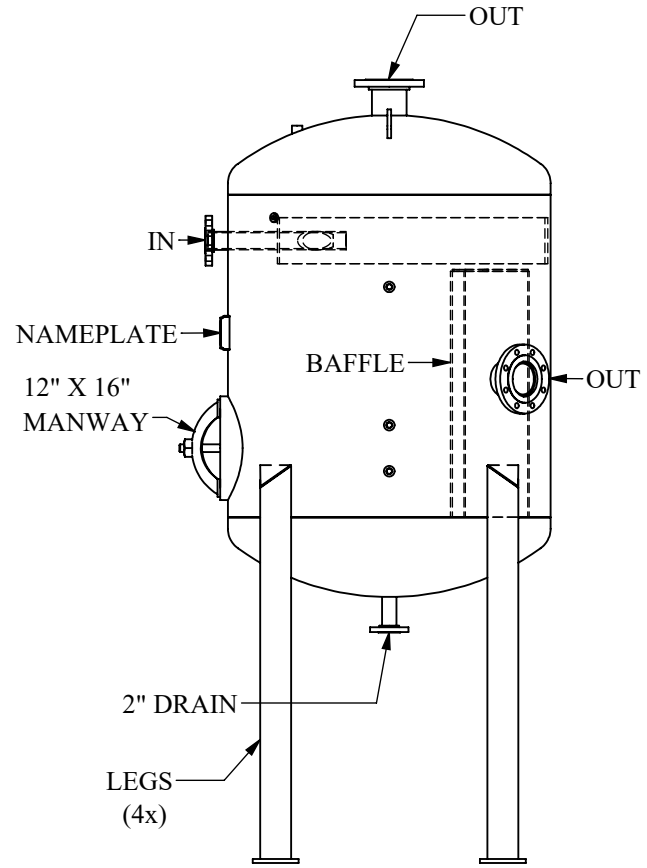

BOILER BLOWDOWN TANK

TANK OPTIONS		OPENINGS					PAINT OPTIONS	
		QTY.	SIZE	150# FLANGES	COUPLINGS	LOCATION		
	100 PSI						(SP-7) EXTERIOR BRUSH BLAST & SHOP PRIMED	
	125 PSI							
	OTHER							
	CAPACITY (GAL.)							