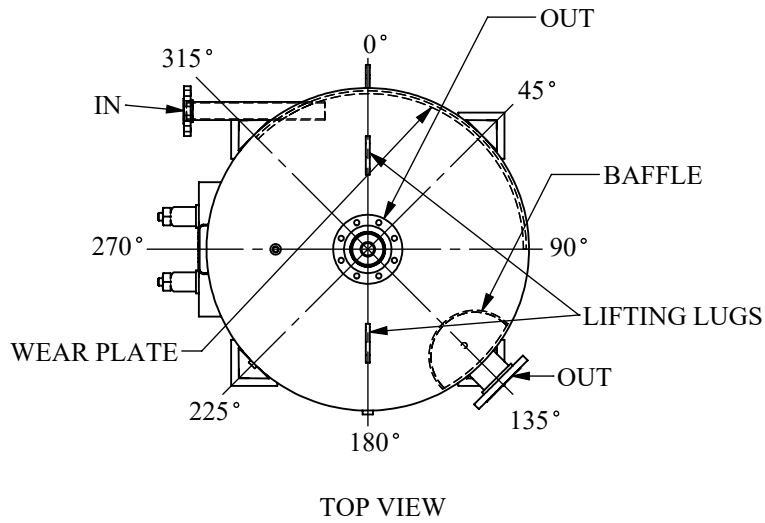

BOILER BLOWDOWN TANK

TANK OPTIONS		OPENINGS					PAINT OPTIONS	
		QTY.	SIZE	150# FLANGES	COUPLINGS	LOCATION	(SP-7) EXTERIOR BRUSH BLAST & SHOP PRIMED	
	100 PSI							
	125 PSI							
	OTHER							
	CAPACITY (GAL.)							