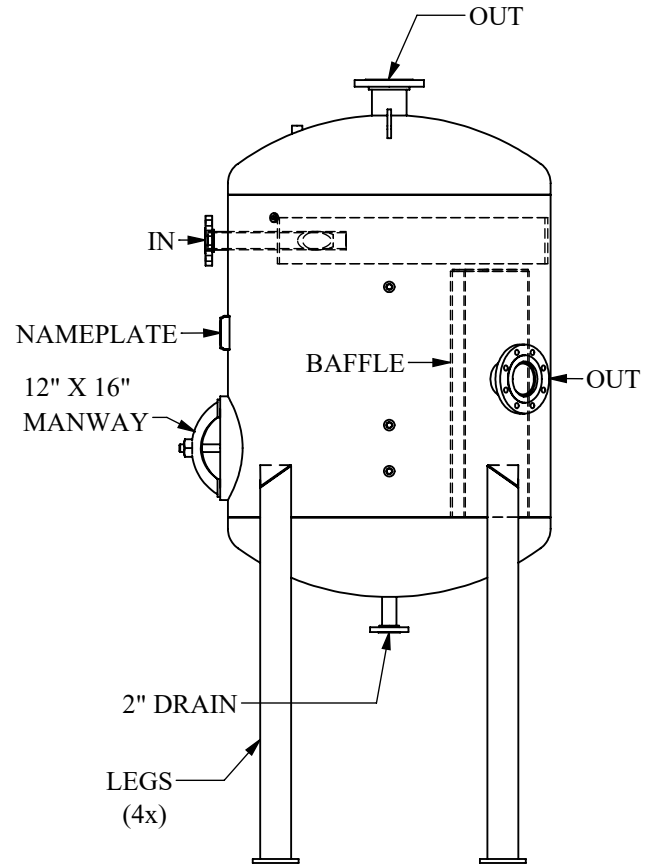

BOILER BLOWDOWN TANK

TANK OPTIONS		OPENINGS					PAINT OPTIONS	
		QTY.	SIZE	150# FLANGES	COUPLINGS	LOCATION	(SP-7) EXTERIOR BRUSH BLAST & SHOP PRIMED	
	100 PSI							
	125 PSI							
	OTHER							
	CAPACITY (GAL.)							